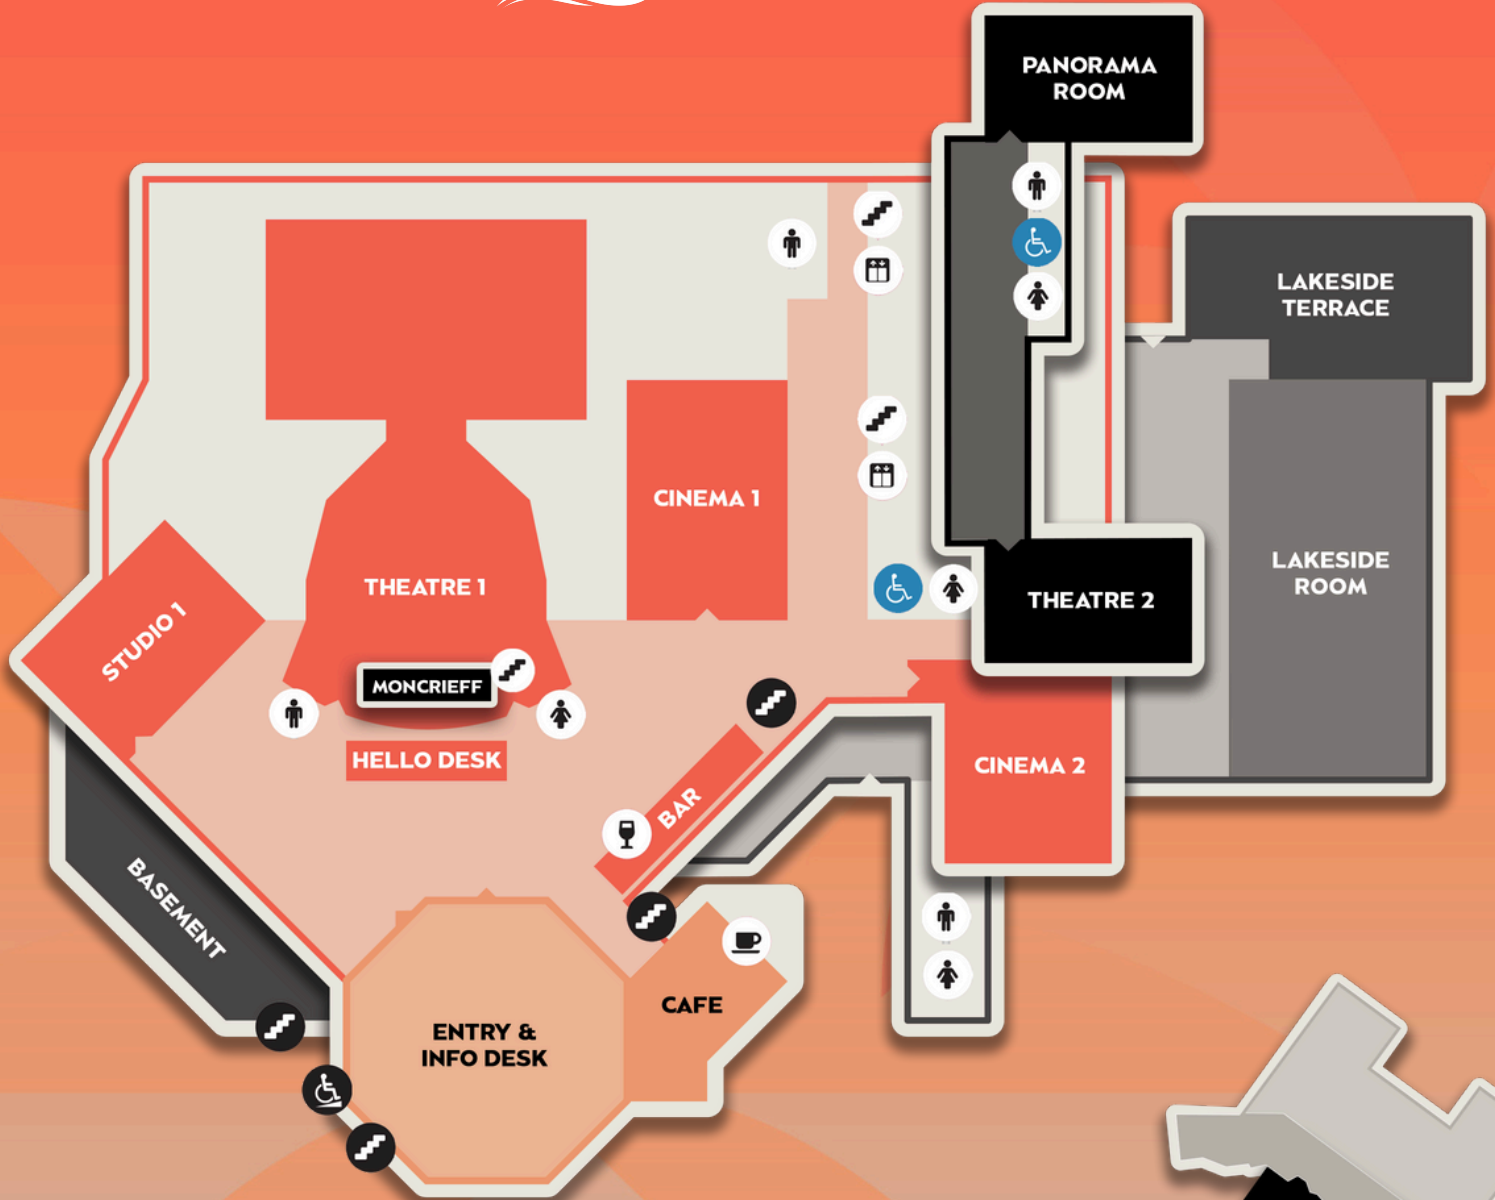

AACTA FESTIVAL

THURSDAY FEBRUARY 6

FOXTEL GROUP

EXPERIENCE GOLDCOAST.

- LEVEL 2**
PANORAMA ROOM
THEATRE 2
- LEVEL 1**
THEATRE 1
STUDIO 1
CINEMA 1 & 2
HELLO DESK
- ATRIUM**
INFO DESK
CAFE
- OUTDOOR**
OUTDOOR STAGE
- GROUND FLOOR**
LAKESIDE TERRACE
LAKESIDE ROOM 1 & 2
BASEMENT

Queensland Government

HOTA HOME OF THE ARTS

- LEVEL 2**
PANORAMA ROOM
THEATRE 2
MONCRIEFF LOUNGE
- LEVEL 1**
THEATRE 1
STUDIO 1
CINEMA 1 & 2
HELLO DESK
- ATRIUM**
INFO DESK
CAFE
- OUTDOOR**
OUTDOOR STAGE
MARQUEE
- GROUND FLOOR**
LAKESIDE TERRACE
LAKESIDE ROOM
BASEMENT

screen queensland

Queensland Government

HOTA HOME OF THE ARTS

- LEVEL 2**
PANORAMA ROOM
THEATRE 2
MONCRIEFF LOUNGE
- LEVEL 1**
THEATRE 1
STUDIO 1
CINEMA 1 & 2
HELLO DESK
- ATRIUM**
INFO DESK
CAFE
- OUTDOOR**
OUTDOOR STAGE
HOTA LAKE
- GROUND FLOOR**
LAKESIDE TERRACE
LAKESIDE ROOM 1 & 2
BASEMENT

Queensland Government

HOTA HOME OF THE ARTS

- LEVEL 2**
PANORAMA ROOM
THEATRE 2
MONCRIEFF LOUNGE
- LEVEL 1**
THEATRE 1
STUDIO 1
CINEMA 1 & 2
HELLO DESK
- ATRIUM**
INFO DESK
CAFE
- OUTDOOR**
OUTDOOR STAGE
HOTA LAKE
MARQUEE
- GROUND FLOOR**
LAKESIDE TERRACE
LAKESIDE ROOM 1 & 2
LAKESIDE ROOM (SATURDAY)
BASEMENT