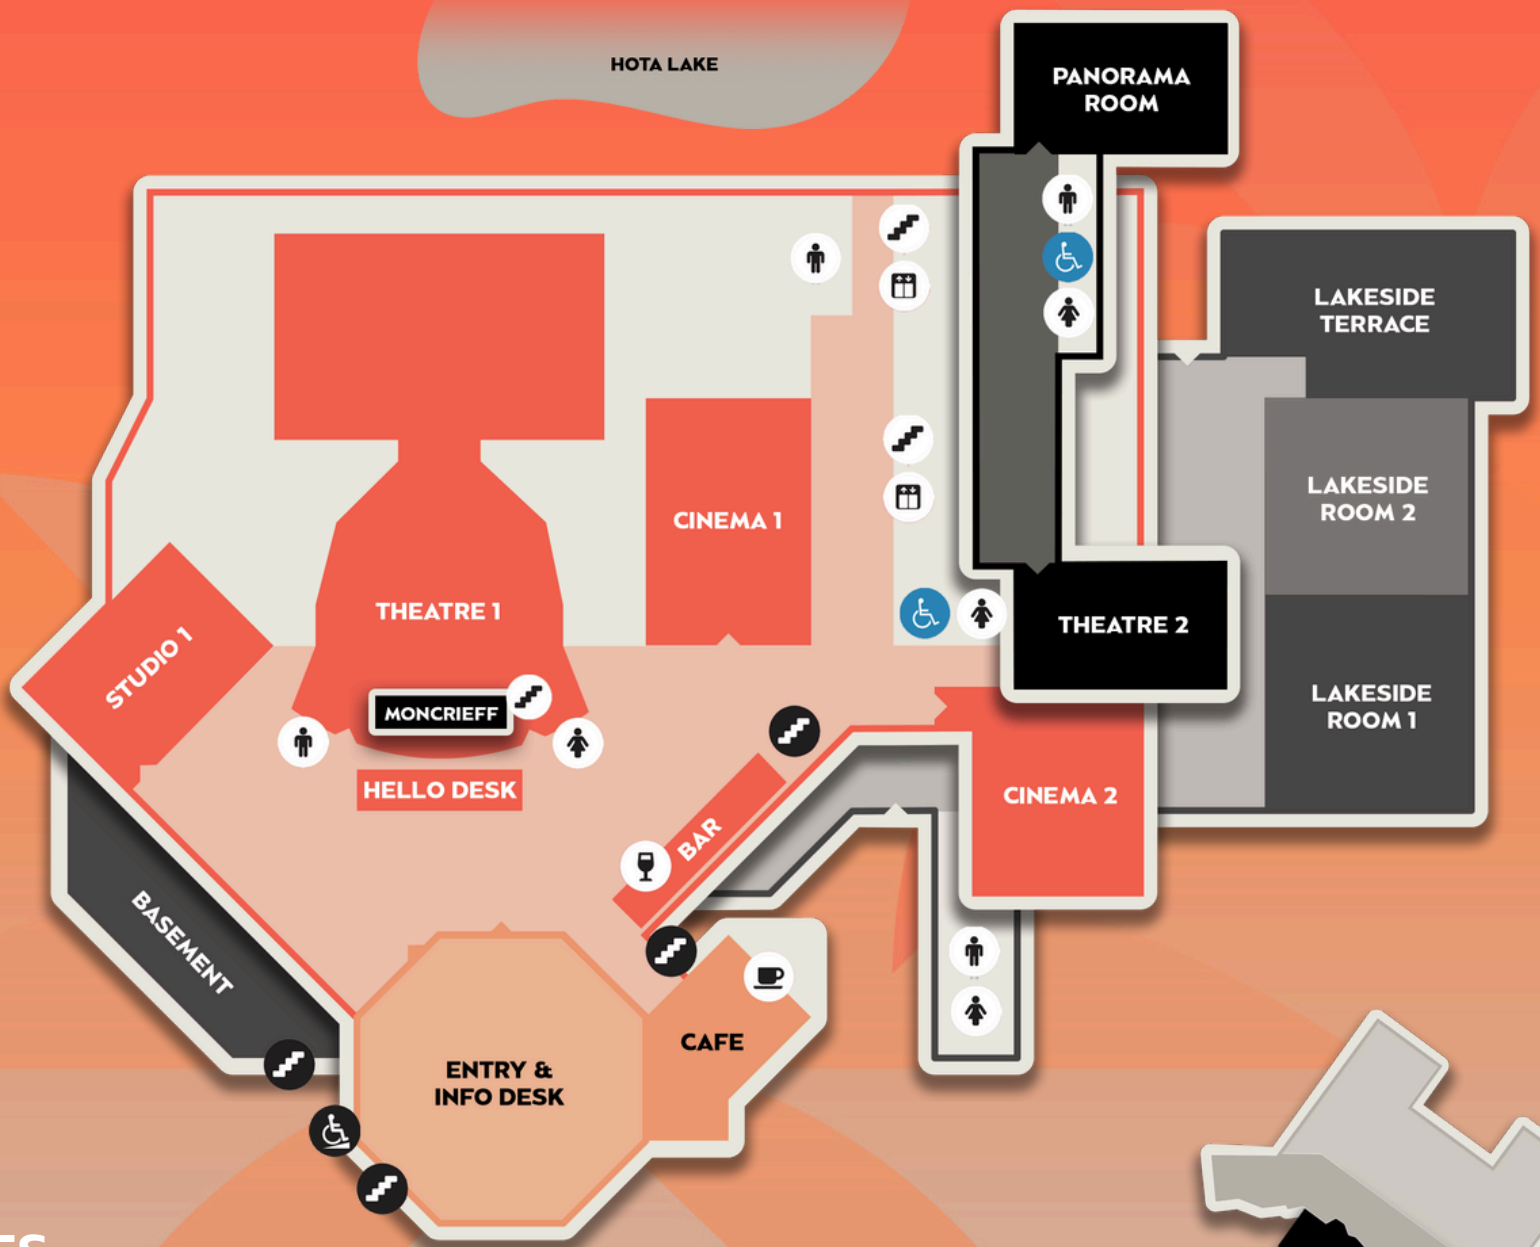

Queensland Government

HOTA HOME OF THE ARTS

- LEVEL 2**
PANORAMA ROOM
THEATRE 2
MONCRIEFF LOUNGE
- LEVEL 1**
THEATRE 1
STUDIO 1
CINEMA 1 & 2
HELLO DESK
- ATRIUM**
INFO DESK
CAFE
- OUTDOOR**
OUTDOOR STAGE
MARQUEE
- GROUND FLOOR**
LAKESIDE TERRACE
LAKESIDE ROOM
BASEMENT

screen queensland

Queensland Government

HOTA HOME OF THE ARTS

- LEVEL 2**
PANORAMA ROOM
THEATRE 2
MONCRIEFF LOUNGE
- LEVEL 1**
THEATRE 1
STUDIO 1
CINEMA 1 & 2
HELLO DESK
- ATRIUM**
INFO DESK
CAFE
- OUTDOOR**
OUTDOOR STAGE
HOTA LAKE
- GROUND FLOOR**
LAKESIDE TERRACE
LAKESIDE ROOM 1 & 2
BASEMENT

Queensland Government

HOTA HOME OF THE ARTS

- LEVEL 2**
PANORAMA ROOM
THEATRE 2
MONCRIEFF LOUNGE
- LEVEL 1**
THEATRE 1
STUDIO 1
CINEMA 1 & 2
HELLO DESK
- ATRIUM**
INFO DESK
CAFE
- OUTDOOR**
OUTDOOR STAGE
HOTA LAKE
MARQUEE
- GROUND FLOOR**
LAKESIDE TERRACE
LAKESIDE ROOM 1 & 2
LAKESIDE ROOM (SATURDAY)
BASEMENT