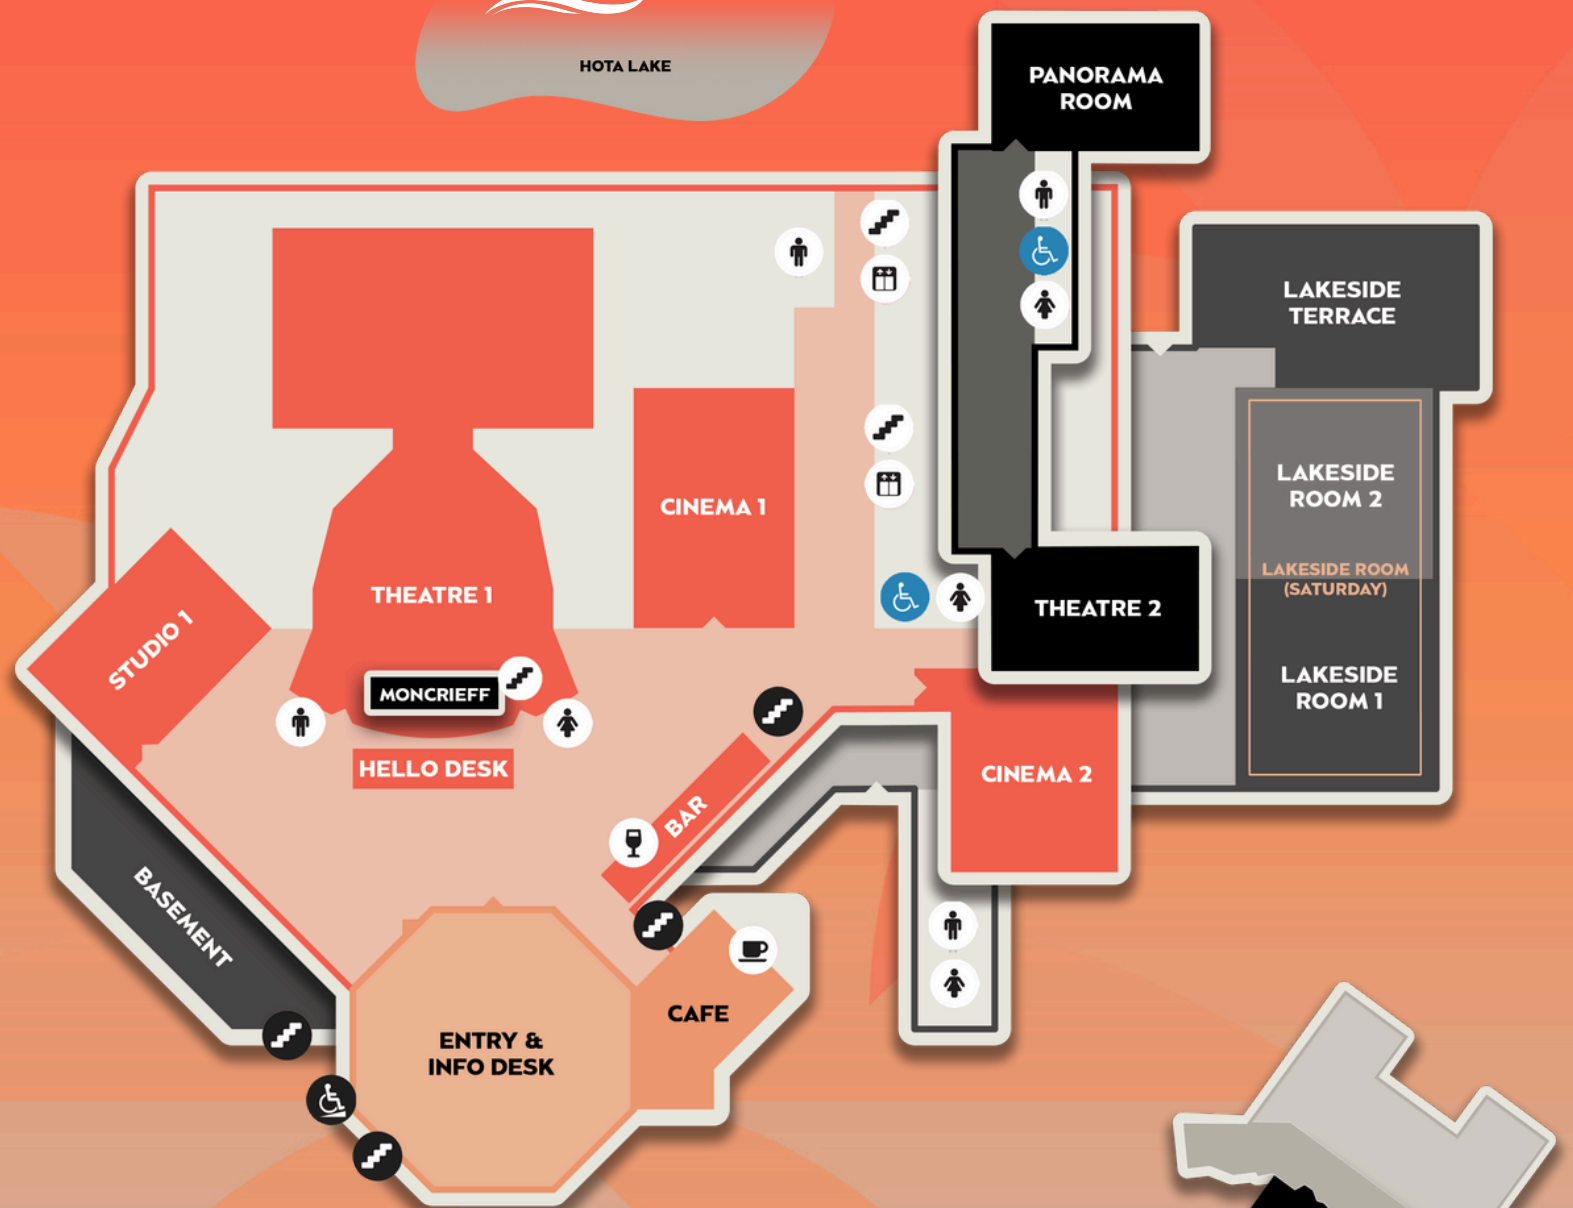

Queensland Government

HOTA HOME OF THE ARTS

- LEVEL 2**
PANORAMA ROOM
THEATRE 2
MONCRIEFF LOUNGE
- LEVEL 1**
THEATRE 1
STUDIO 1
CINEMA 1 & 2
HELLO DESK
- ATRIUM**
INFO DESK
CAFE
- OUTDOOR**
OUTDOOR STAGE
MARQUEE
- GROUND FLOOR**
LAKESIDE TERRACE
LAKESIDE ROOM
BASEMENT

screen queensland

Queensland Government

HOTA HOME OF THE ARTS

- LEVEL 2**
PANORAMA ROOM
THEATRE 2
MONCRIEFF LOUNGE
- LEVEL 1**
THEATRE 1
STUDIO 1
CINEMA 1 & 2
HELLO DESK
- ATRIUM**
INFO DESK
CAFE
- OUTDOOR**
OUTDOOR STAGE
HOTA LAKE
- GROUND FLOOR**
LAKESIDE TERRACE
LAKESIDE ROOM 1 & 2
BASEMENT

Queensland Government

HOTA HOME OF THE ARTS

- LEVEL 2**
PANORAMA ROOM
THEATRE 2
MONCRIEFF LOUNGE
- LEVEL 1**
THEATRE 1
STUDIO 1
CINEMA 1 & 2
HELLO DESK
- ATRIUM**
INFO DESK
CAFE
- OUTDOOR**
OUTDOOR STAGE
HOTA LAKE
MARQUEE
- GROUND FLOOR**
LAKESIDE TERRACE
LAKESIDE ROOM 1 & 2
LAKESIDE ROOM (SATURDAY)
BASEMENT